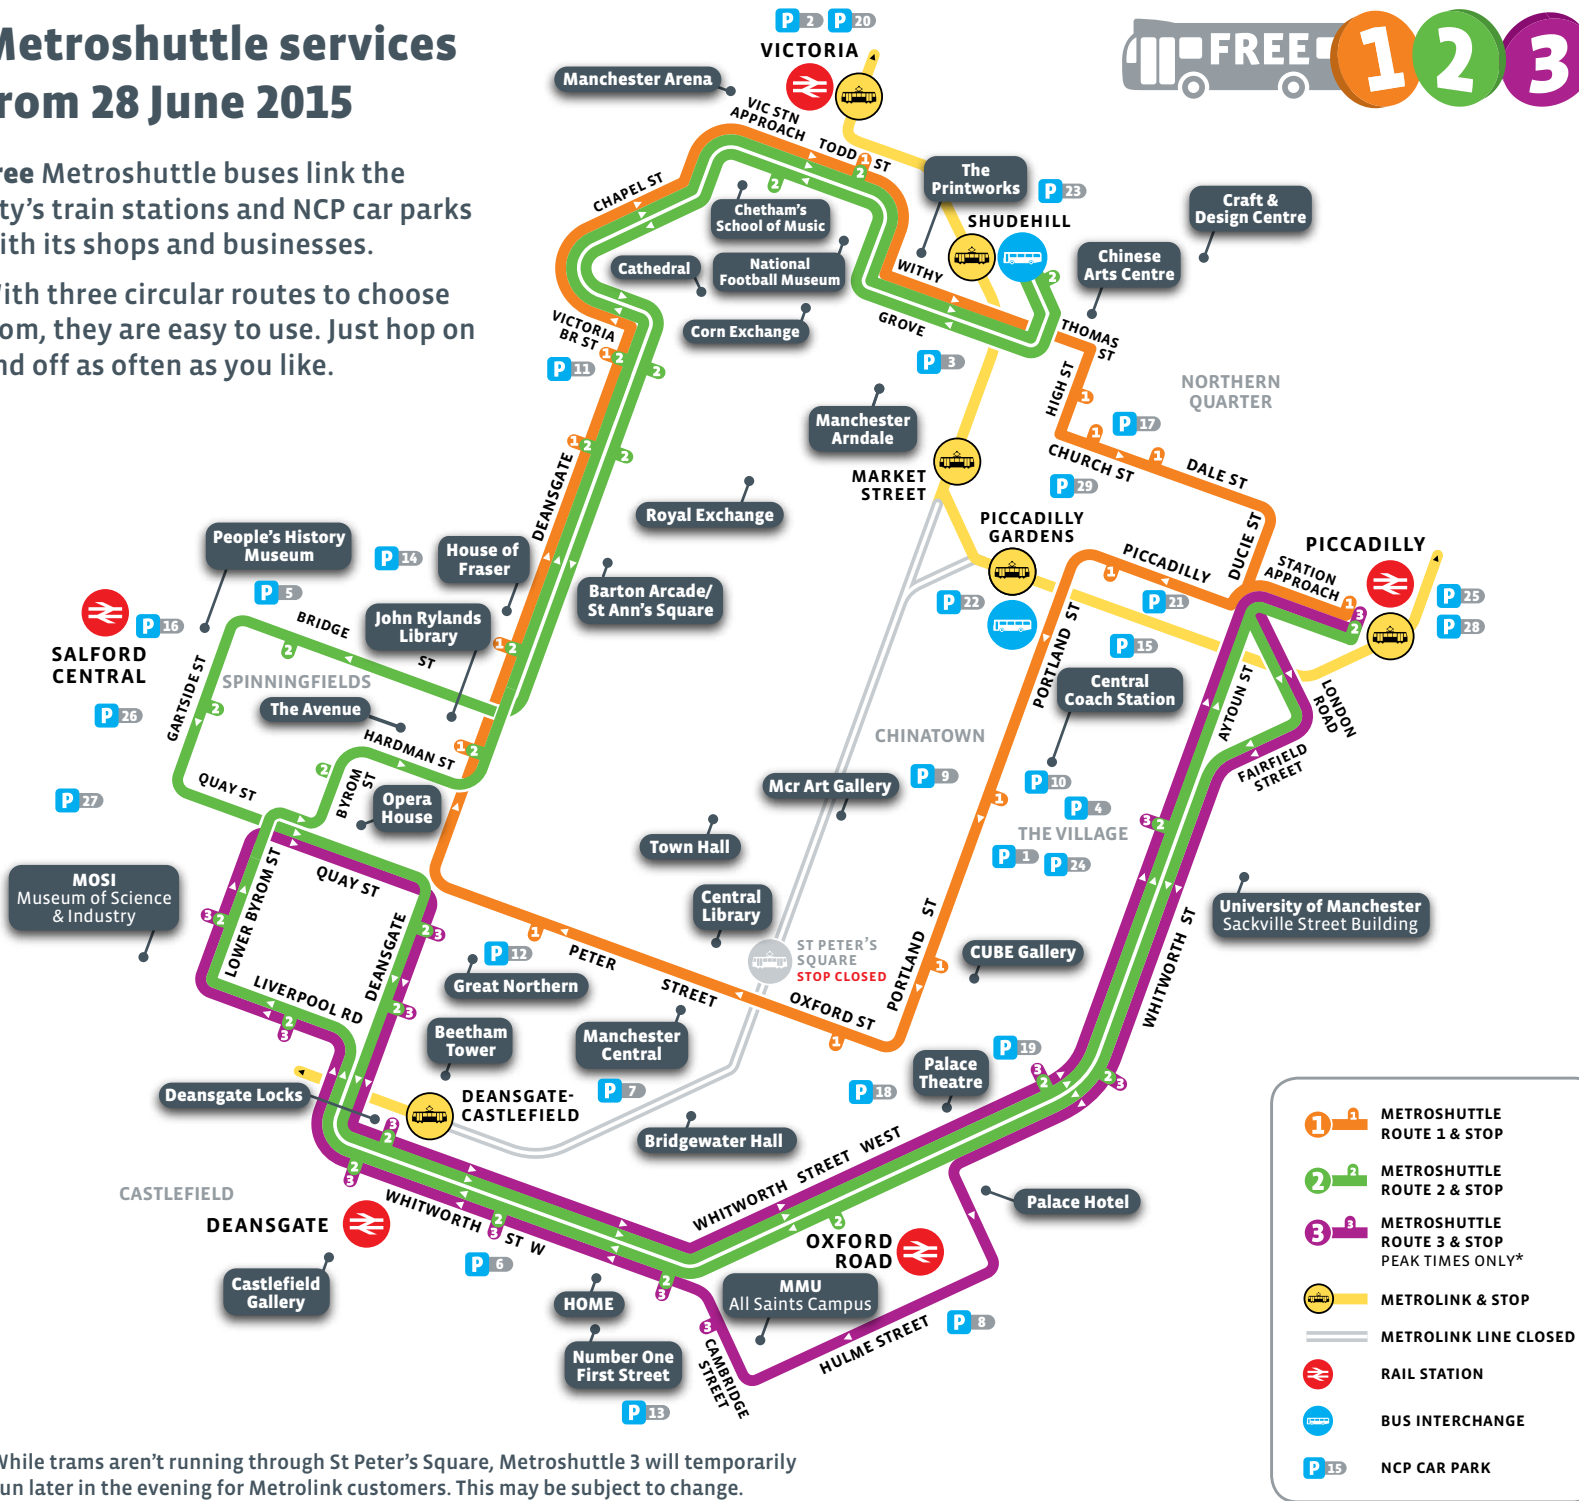

# Metroshuttle services from 28 June 2015

Free Metroshuttle buses link the city's train stations and NCP car parks with its shops and businesses.

With three circular routes to choose from, they are easy to use. Just hop on and off as often as you like.

## METROSHUTTLE

free travel in Manchester city centre

- Metroshuttle 1**
  - EVERY 8 MINUTES
  - Monday to Friday 7am–7.30pm. Every eight minutes.
  - Saturday 8am–7.30pm. Every eight minutes.
  - Sunday and public holidays 10am–6.30pm. Every ten minutes.
- Metroshuttle 2**
  - EVERY 10 MINUTES
  - Monday to Friday 7am–7.30pm. Every ten minutes.
  - Saturday 8am–7.30pm. Every ten minutes.
  - Sunday and public holidays 10am–6.30pm. Every twelve mins.
- Metroshuttle 3\***
  - EVERY 10 MINUTES
  - Monday to Friday 7am–10.30am and 3.30pm–7.30pm. Every ten minutes.

NCP Manchester Limited	
P 1	Abingdon Street
P 2	Arena
P 3	Arndale
P 4	Bloom Street
P 5	Bridge Street
P 6	Bridgewater Hall
P 7	Central
P 8	Chester Street
P 9	Chinatown
P 10	Chorlton Street
P 11	Deansgate
P 12	Great Northern
P 13	Hulme Street
P 14	King Street West
P 15	Major Street
P 16	New Bailey Street
P 17	Northern Quarter
P 18	Oxford Street
P 19	Palace
P 20	Park St/Trinity Way
P 21	Piccadilly Gardens
P 22	Piccadilly Plaza
P 23	Printworks
P 24	Sackville Street
P 25	Sheffield Street
P 26	Spinningfields
P 27	Stanley Street
P 28	Station Approach
P 29	Tib Street

\* While trams aren't running through St Peter's Square, Metroshuttle 3 will temporarily run later in the evening for Metrolink customers. This may be subject to change.

For enquiries about NCP Manchester car parks, please contact the NCP Customer Service Centre on **0161 817 8985**